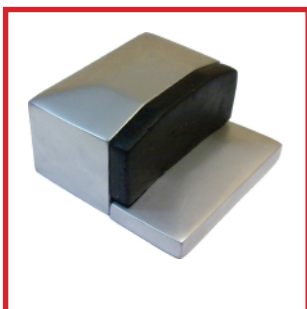

Wall Mount Door Stop S/S

- Concealed fixing
- Brushed Stainless Steel finish
- 25mm Base, 80mm length

Reorder Code: 402SS

Wall Mount Door Stop S/C

- Concealed fixing
- Satin Chrome finish
- 32mm base, 80mm length

Reorder Code: 400SC

Wall Mount Door Stop S/C

- Concealed fixing
- Satin Chrome finish, 2 sizes
- 32mm base, 85mm length
- 32mm base, 105mm length

Reorder Code: 202DS85A
 Reorder Code: 202DS105A

Wall Mount Door Stop S/C

- 3 screw face fixed
- Satin Chrome finish
- 37mm base, 75mm length

Reorder Code: 701SC

Floor Mount Door Stop S/C

- Cushioned rubber stop
- Satin Chrome finish
- 44mm x 28mm base sizes
- 45mm length

Reorder Code: 212SCF

Floor Mount Door Stop S/S

- Timber & concrete fixings
- Brushed Stainless Steel finish
- 28mm base, 40mm length
- 28mm base, 65mm length

Reorder Code: 201FS40SS
 Reorder Code: 201FS65SS

Floor Mount Door Stop S/C