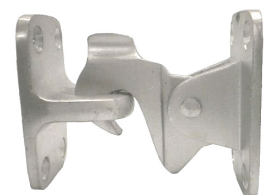

SATIN CHROME	204SC
POLISHED BRASS	204BR

DOOR STOP – FLOOR MOUNTED – ALUMINIUM

Supplied with M8 hanger bolt fixing.
Suitable for concrete floors.
Supplied with a dynabolt 8mm thread.

Size: Height 37mm.
Height 60mm available in Satin finish.

Fixings supplied.

Concealed fixing.

Size: 40mm.

SATIN CHROME 221SC

SQUARE DOOR STOP WITH BASE

Fixings supplied.

Aluminium door stop with a Zinc base.

SATIN CHROME 80MM 100MM
231SC 231SC100

SQUARE DOOR STOP – ALUMINIUM

Fixings supplied.

Concealed fixing.

SATIN CHROME 80MM 100MM
232SC 232SC100

LATCH BACK – **SOLID BRASS**

Fixings supplied.

Size: Base 61 x 38mm. Hook 60mm.

SATIN CHROME 277SC

DOOR STOP – SOLID BRASS

Fixings supplied.
Concealed fixing.

BRASS 403BR
SATIN CHROME 403SC

DOOR STOP LATCHING TYPE

Latch back door stop.
Satin Chrome
Fixings included.
Base = 45mm
Length = 80mm

SATIN CHROME 600SC