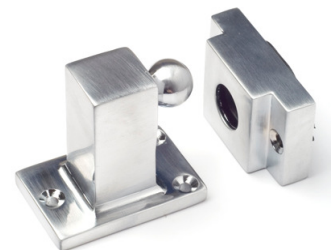

SATIN CHROME	204SC
POLISHED BRASS	204BR

DOOR STOP – FLOOR MOUNTED – ALUMINIUM

Supplied with M8 hanger bolt fixing.
Suitable for concrete floors.
Supplied with a dynabolt 8mm thread.

Size: Height 37mm.
Height 60mm available in Satin finish.

	<u>ALUMINIUM</u>
BRONZE	207FB
SATIN ANODISED	207SC
BRASS FINISH	207BR
SATIN FINISH – 60MM	207BS60

DOOR STOP – TWO PIECE FLOOR MOUNTED – ALUMINIUM

Fixings supplied.

Size: Height 37mm.

SATIN CHROME	207SC2
--------------	--------

FLOOR MOUNTED DOOR STOP AND HOLDER – ZINC DIECAST

Fixings supplied.

Size: Height 45mm. Base 44mm.
Holder 44mm.

SATIN CHROME	212SCF
--------------	--------

WALL MOUNTED DOOR STOP AND HOLDER – ZINC DIECAST

Fixings supplied.

Size: Length 90mm. Base 44mm.
Holder 44mm.

SATIN CHROME 212SCW

SQUARE DOOR STOP WITH BASE – FLOOR MOUNTED

Fixings supplied.

Aluminium door stop with a Zinc base.

Size: 44mm, Base 40mm.

SATIN CHROME 220SC

SQUARE DOOR STOP – FLOOR MOUNTED – ALUMINIUM