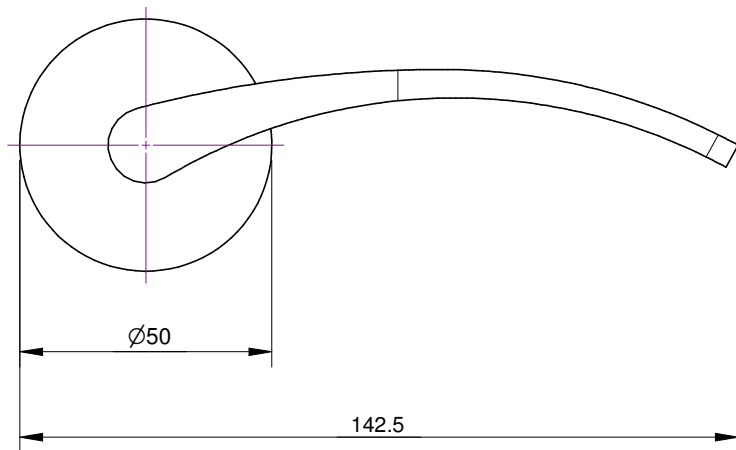

1

2

3

4

5

6

A

A

B

B