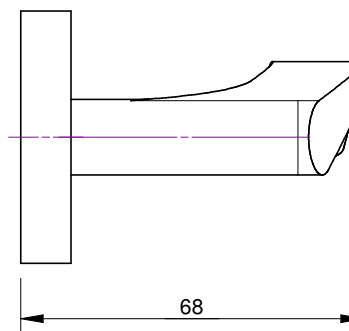

1

2

3

4

5

6

A

A

B

B