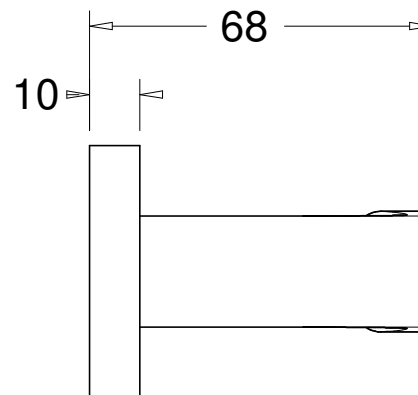

B

B

C

C

D

D

<p><i>MILES NELSON</i></p> <p>228 KITCHENER RD MILFORD, AUCKLAND, NEW ZEALAND. PH: 64 9 489 7225 FAX: 64 9 489 5552</p>		TITLE	
		<p><b>693 TIBER LEVER HANDLE</b></p>	
<p>THIS DESIGN AND DRAWING IS THE COPYRIGHT OF MILES NELSON MANUFACTURING CO LTD AND IS NOT TO BE REPRODUCED WITHOUT WRITTEN PERMISSION</p>		DO NOT SCALE IF IN DOUBT ASK	SCALE
		DRAWING NO.	DRAWN BY
		SHT__OF__	APPROVED BY
			DATE 8th April 2008