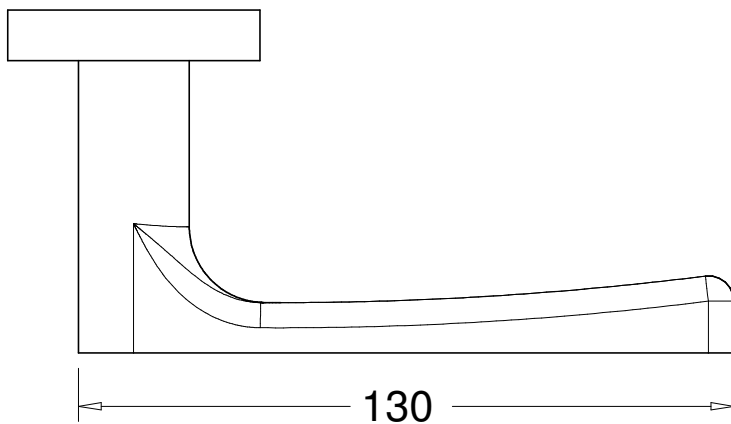

B

B

C

C

D

D

<p><i>MILES NELSON</i></p> <p>228 KITCHENER RD MILFORD, AUCKLAND, NEW ZEALAND. PH: 64 9 489 7225 FAX: 64 9 489 5552</p>		TITLE	
		<p><b>693 TIBER LEVER HANDLE</b></p>	
<p>THIS DESIGN AND DRAWING IS THE COPYRIGHT OF MILES NELSON MANUFACTURING CO LTD AND IS NOT TO BE REPRODUCED WITHOUT WRITTEN PERMISSION</p>		DO NOT SCALE IF IN DOUBT ASK	SCALE
		DRAWING NO.	DRAWN BY
		SHT__OF__	APPROVED BY
			DATE 8th April 2008