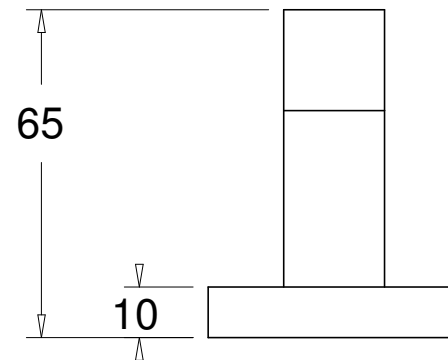

1

2

3

4

5

6

A

A

B

B

C

C

D

D

MILES NELSON

228 KITCHENER RD
MILFORD, AUCKLAND,
NEW ZEALAND.
PH: 64 9 489 7225
FAX: 64 9 489 5552

THIS DESIGN AND DRAWING IS THE COPYRIGHT
OF MILES NELSON MANUFACTURING CO LTD
AND IS NOT TO BE REPRODUCED WITHOUT
WRITTEN PERMISSION

TITLE		
696 MARIANA LEVER HANDLE		
DO NOT SCALE IF IN DOUBT ASK		SCALE
		DRAWN BY
DRAWING NO.		APPROVED BY
SHT__OF__	DATE 8th April 2008