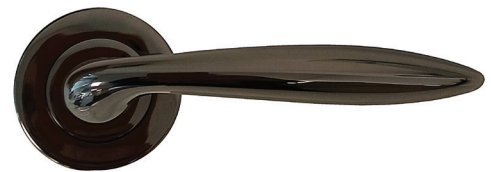

Black Chrome

Available  
**NOW**

These 2 popular designs are now available in the luxury finish of Black Chrome

**Parma**

**Tivoli**

Code	Milano Range
<b>PAR101MBC</b>	Black Chrome Finish <b>Parma Passage Set</b> Includes Latch Set, Round Rose
<b>PAR108MBC</b>	Black Chrome Finish <b>Parma Intergrated Privacy Set</b> Round Rose
<b>PAR103MBC</b>	Black Chrome Finish <b>Parma Dummy Set</b> Round Rose, Includes Taylor Spindle
<b>TIV101MBC</b>	Black Chrome Finish <b>Tivoli Passage Set</b> Includes Latch Set, Round Rose
<b>TIV108MBC</b>	Black Chrome Finish <b>Tivoli Intergrated Privacy</b> Round Rose
<b>TIV103MBCLH</b>	Black Chrome Finish <b>Tivoli Left Hand Dummy Set</b> Round Rose, Includes Taylor Spindle
<b>TIV103MBCRH</b>	Black Chrome Finish <b>Tivoli Right Hand Dummy Set</b> Round Rose, Includes Taylor Spindle
<b>PSL6060MBC</b>	Black Chrome Finish <b>Milano Passage Latch</b> (Latch Only)

All round roses are 55mm in diameter