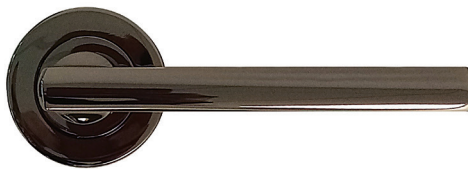

Black Chrome

Available  
**NOW**

These 2 popular designs are now available in the luxury finish of Black Chrome

**Parma**

**Tivoli**

Code	Milano Range
<b>PAR101MBC</b>	Black Chrome Finish <b>Parma Passage Set</b> Includes Latch Set, Round Rose
<b>PAR108MBC</b>	Black Chrome Finish <b>Parma Intergrated Privacy Set</b> Round Rose
<b>PAR103MBC</b>	Black Chrome Finish <b>Parma Dummy Set</b> Round Rose, Includes Taylor Spindle
<b>TIV101MBC</b>	Black Chrome Finish <b>Tivoli Passage Set</b> Includes Latch Set, Round Rose
<b>TIV108MBC</b>	Black Chrome Finish <b>Tivoli Intergrated Privacy</b> Round Rose
<b>TIV103MBCLH</b>	Black Chrome Finish <b>Tivoli Left Hand Dummy Set</b> Round Rose, Includes Taylor Spindle
<b>TIV103MBCRH</b>	Black Chrome Finish <b>Tivoli Right Hand Dummy Set</b> Round Rose, Includes Taylor Spindle
<b>PSL6060MBC</b>	Black Chrome Finish <b>Milano Passage Latch</b> (Latch Only)

All round roses are 55mm in diameter