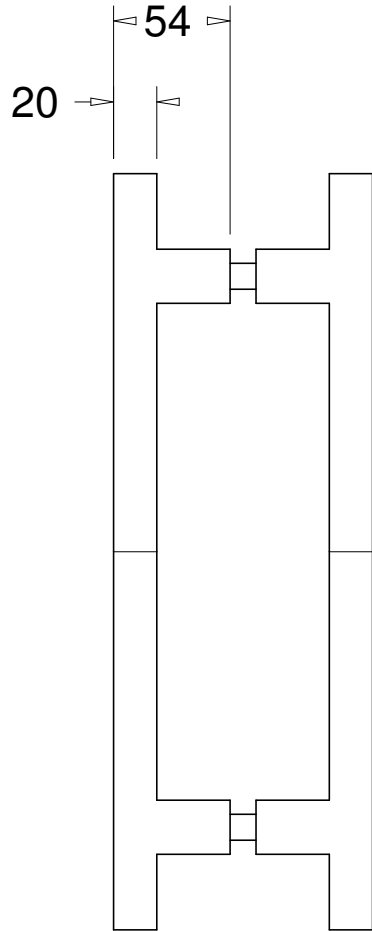

1

2

3

4

5

6

A

B

C

D

A

B

C

D

<p><i>MILES NELSON</i></p> <p>228 KITCHENER RD MILFORD, AUCKLAND, NEW ZEALAND. PH: 64 9 489 7225 FAX: 64 9 489 5552</p>		TITLE	
		753 BALMORAL PULL HANDLE	
<p>THIS DESIGN AND DRAWING IS THE COPYRIGHT OF MILES NELSON MANUFACTURING CO LTD AND IS NOT TO BE REPRODUCED WITHOUT WRITTEN PERMISSION</p>		DO NOT SCALE IF IN DOUBT ASK	SCALE
		DRAWING NO.	DRAWN BY
		SHT__OF__	APPROVED BY
			DATE 8th April 2008