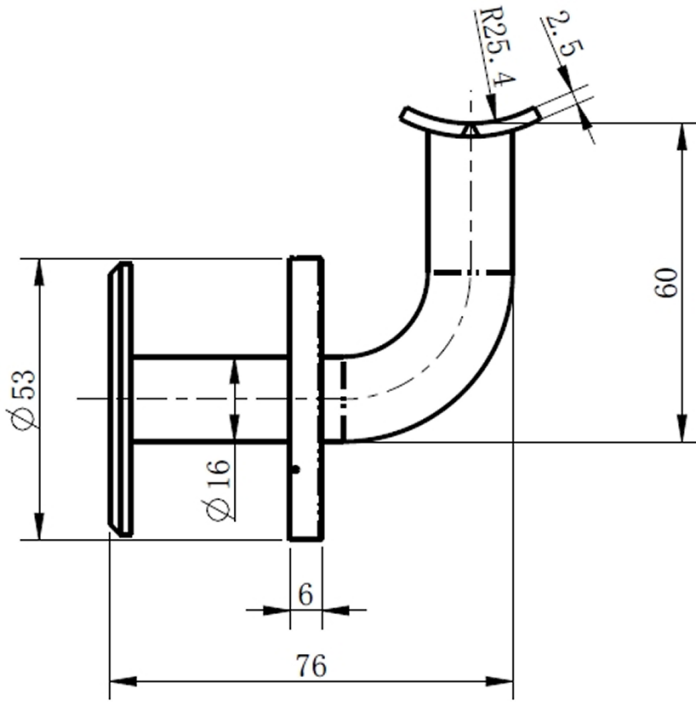

Code	Description	Finish
407SS	Hollow Bannister Bracket	Stainless Steel
407SG	Hollow Bannister Bracket	Satin Graphite
407PB	Hollow Bannister Bracket	Matt Black
407SSA	Flat Rail Adaptor	Stainless Steel

**5** YEAR WARRANTY

### Flat Rail Adaptor

Code	Finish
407SSA	Stainless Steel