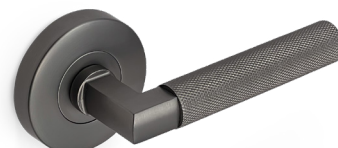

Skylar Lever - Satin Chrome

Function	Code	Finish
Passage	SKY101	Satin Chrome
Int. Privacy	SKY102	Satin Chrome
Dummy	SKY103	Satin Chrome

Stella Lever - Satin Chrome **NEW**

Function	Code	Finish
Passage	STE101	Satin Chrome
Int. Privacy	STE102	Satin Chrome
Dummy	STE103	Satin Chrome

Shiloh Lever - Satin Chrome

Function	Code	Finish
Passage	SHI101	Satin Chrome
Int. Privacy	SHI102	Satin Chrome
Dummy	SHI103	Satin Chrome

Sienna Lever - Satin Chrome

Function	Code	Finish
Passage	SIE101	Satin Chrome
Int. Privacy	SIE102	Satin Chrome
Dummy	SIE103	Satin Chrome

Scarlett Lever - Satin Graphite **NEW**

Function	Code	Finish
Passage	SCA101SG	Satin Graphite
Int. Privacy	SCA102SG	Satin Graphite
Dummy	SCA103SG	Satin Graphite

Square Rosette

Passage & Dummy

Code	Finish
SCOVER	Satin Chrome
SCOVERBLK	Matt Black
SCOVERSG	Satin Graphite

Privacy

Code	Finish
SPCOVER	Satin Chrome
SPCOVERBLK	Matt Black
SPCOVERSG	Satin Graphite

D-Lock Digital Lock

Code	Description	Finish
MN7030BLK	30mm Backset	Matt Black
MN7035BLK	35mm Backset	Matt Black
MN7045BLK	45mm Backset	Matt Black
MN7060BLK	60mm Backset	Matt Black
MN7000BLK	Lever Set	Matt Black